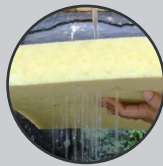

Fast drying