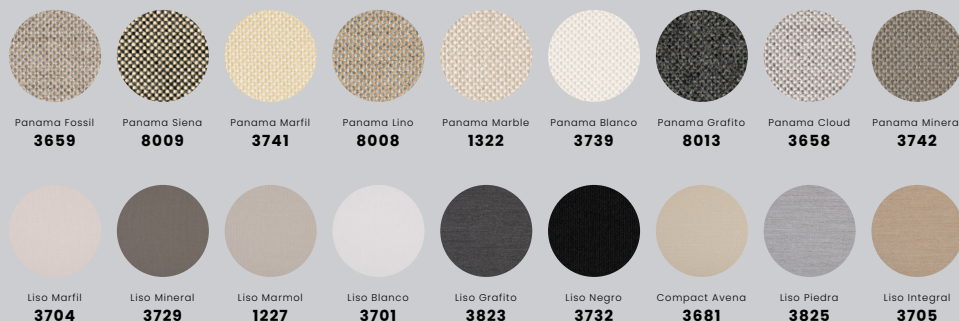

FABRIC AVAILABLE

CARE INSTRUCTION

Do not dry-clean

Air dry : do not use a clothes dryer

Iron at low temperature

Email : hello@aerobucushion.com