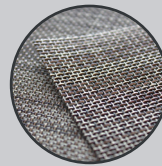

Mesh drainage, ventilation