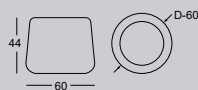

DIMENSION

Seat size: 60x60x44 cm

DESCRIPTION

Type:

Filler Material:

Inner cover:

Outer cover:

Seating
Multiple Firmness
Urecl Quickdry® Foam with Quickdry® re-foam
Nylon Taffeta
Solution dyed acrylic by **Agora** Fabric

FABRIC AVAILABLE