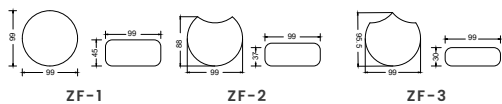

DIMENSION

Seat size:
ZF-1. 99x99x45 cm
ZF-2. 99x88x37 cm
ZF-3. 99x95.5x30 cm

DESCRIPTION

Type:
Filler Material:
Inner cover:
Outer cover:

Seating
Multiple Firmness
Urecel Quickdry® Foam with Quickdry® re-foam
Nylon Taffeta
Solution dyed acrylic by **Agora** Fabric

FABRIC AVAILABLE

(agora)