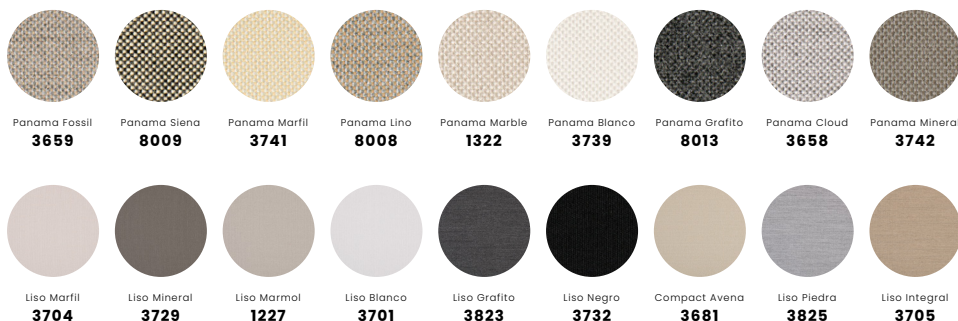

CARE INSTRUCTION

Do not dry-clean

Air dry : do not use a clothes dryer

Iron at low temperature