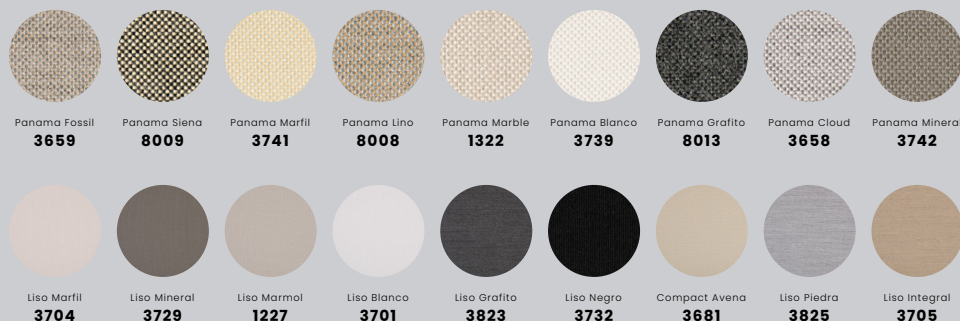

FABRIC AVAILABLE

CARE INSTRUCTION

Do not dry-clean

Air dry : do not use a clothes dryer

Iron at low temperature

Email : hello@aerobucushion.com