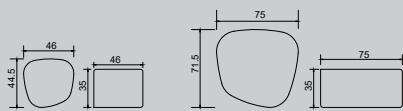

DIMENSION

Seat size: **Bato S** 46x44.5x35 cm
Bato M 75x71.5x35 cm

DESCRIPTION

Type:

Filler Material:

Inner cover:

Outer cover:

Seating
Multiple Firmness
Urecl Quickdry® Foam with Quickdry® re-foam
Nylon Taffeta
Solution dyed acrylic by **Agora** Fabric