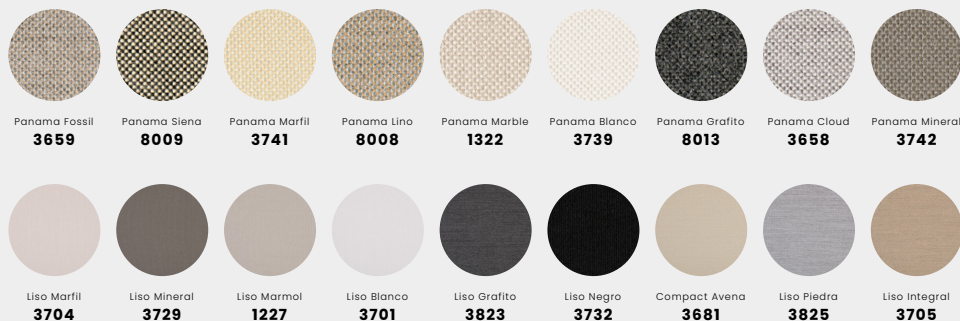

CARE INSTRUCTION

Do not dry-clean

Air dry : do not use a clothes dryer

Iron at low temperature