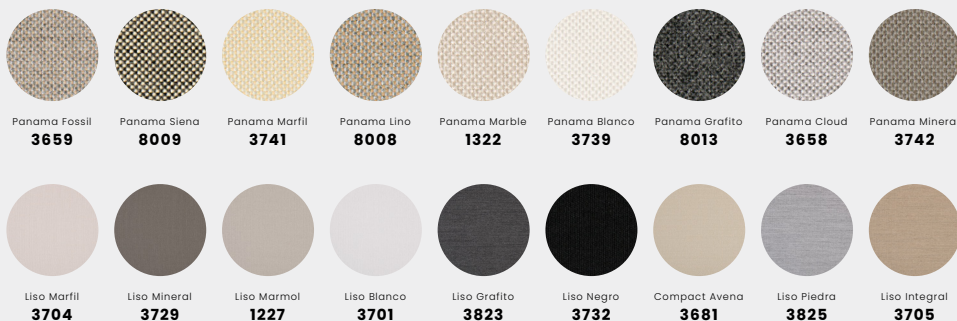

CARE INSTRUCTION

Do not dry-clean

Air dry : do not use a clothes dryer

Iron at low temperature