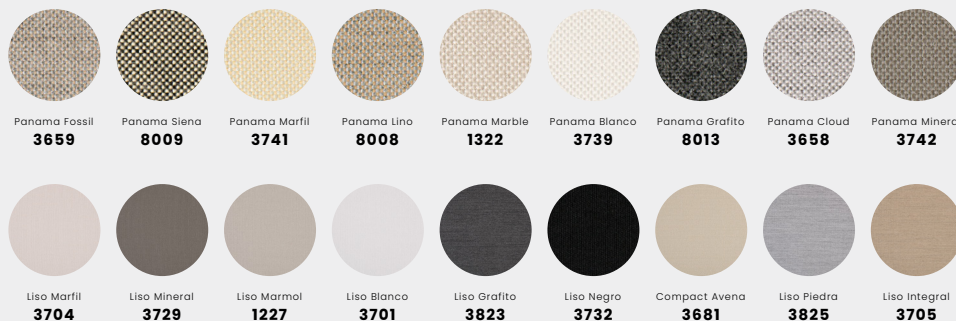

FABRIC AVAILABLE

CARE INSTRUCTION

Do not dry-clean

Air dry : do not use a clothes dryer

Iron at low temperature