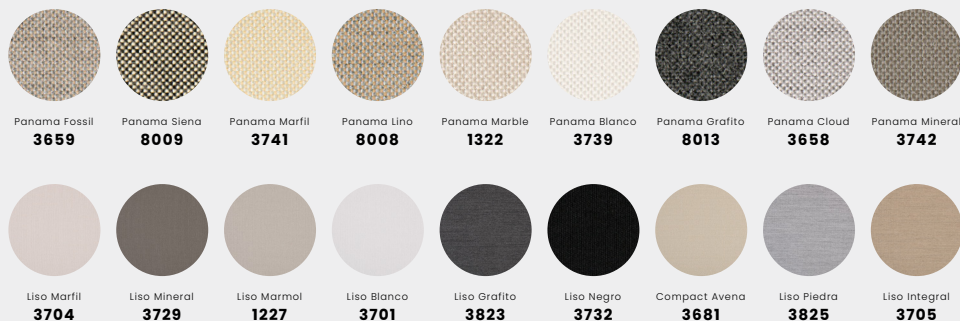

CARE INSTRUCTION

Do not dry-clean

Air dry : do not use a clothes dryer

Iron at low temperature