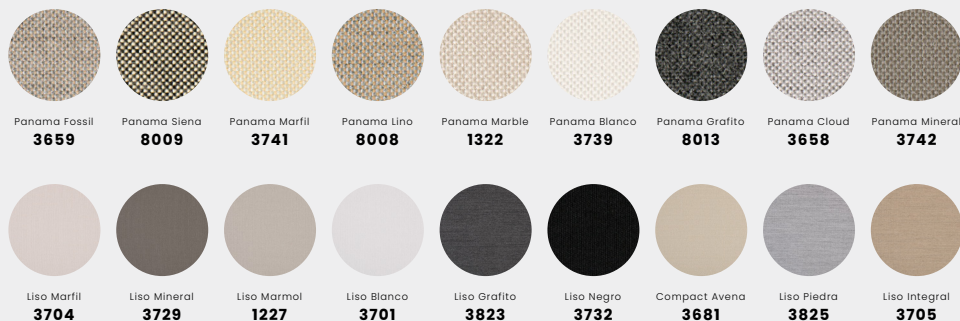

CARE INSTRUCTION

Do not dry-clean

Air dry : do not use a clothes dryer

Iron at low temperature