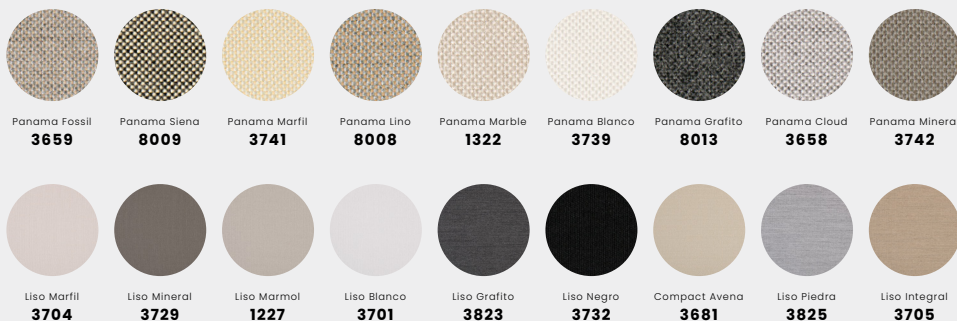

CARE INSTRUCTION

Do not dry-clean

Air dry : do not use a clothes dryer

Iron at low temperature