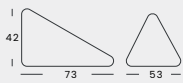

DIMENSION

Width:	53 cm
Depth:	73 cm
Height:	42 cm
Weight:	0.9 kg

DESCRIPTION

Type:	Seating
Filler Material:	Polystyrene
Inner cover:	Nylon Taffeta
Outer cover:	Solution dyed acrylic by Agora Fabric
Pocket:	Pocket for folding cover

FABRIC AVAILABLE

(agora)